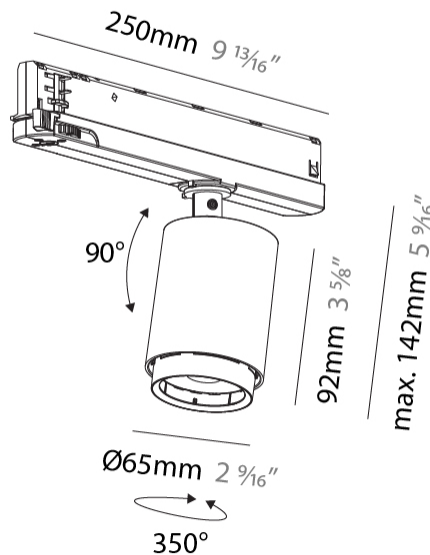

GENERAL

Series: Centriq
Subseries: Centriq In Flex
Brand: Prolicht
Division: Architectural
Mounting Type: Track
Subcategory: Spots

PHYSICAL

Shape: Cylinder
Diameter (mm): 65
Diameter (in): 2 9/16
Length (mm): 250
Length (in): 9 13/16
Height (mm): 142
Height (in): 5 9/16
Light Distribution: Adjustable / Direct
Weight (kg): 0.62

Fixture Finish: SSR / BKV / CWI / CRY / HAB / UFT / ITA / RUA / FTG / MYG / LOD / PUS / FRO / FUP / KIA / POP / BLS / SPG / MEY / GOH / GUM / CHC / COM / ABZ / JAG / OBR / MOS / ROR

Holder Finish: WHI / BLK

Accent Finish: SSR / BKV / CWI / CRY / HAB / LAG / UFT / ITA / RUA / RUR / MIC / FTG / MYG / TWT / LOD / PUS / FRO / FUP / KIA / POP / BLS / SPG / MEY / GOH / GUM / CHC / COM / ABZ / JAG

Fixture Material: Aluminum

ELECTRICAL

Lamp Type: LED (Zhaga Standard)
Input Wattage (W): 20
Total Output Wattage (W): 18.1
Dimming: Non-Dimmable / 0-10V Dimming
Driver Included: Yes
Driver Location: Integrated
Driver Type: Constant Current - 120Vac
Driver Class: Class 2
Input Voltage (V): 120

LED

Number of LEDs: 1
Color Temperature (°K): 2700 / 3000 / 3500 / 4000
Max. Delivered Lumen (lm): 1207 / 1300 / 1376 / 1380
Nominal Lumen (lm): 1672 / 1800 / 1905 / 1910
CRI: >90 CRI
Lamp Life (hrs): 50000

OPTICAL

Reflector°: Adjustable 14 - 44
Adjustability: Rotational 360°; Tilt 90° (±45°)

RATINGS AND CERTIFICATIONS

Certified By: Certified for North American Standards
IP rating: IP20